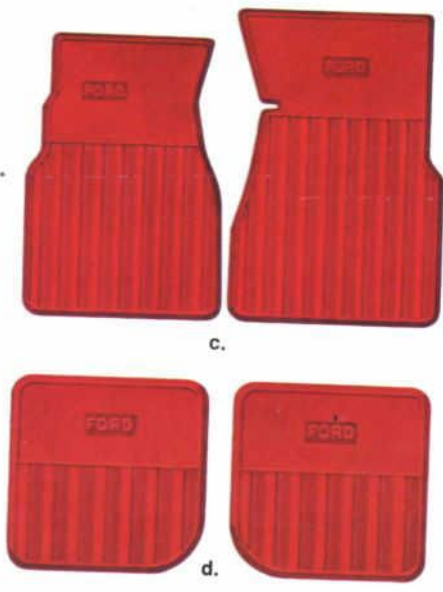

color is what's happening... with Ford Floor Mats

Ultra-styling for Ford Floors
It's happening when your car interior includes these color-keyed or contrasting floor mats.

FORD
NEWEST SHAPES AND COLORS IN RUBBER . . . Black, blue, white, red, ivy gold, aqua, nugget.

- a. **FULL FRONT**—Basic Part No. 6513086
- b. **FULL REAR**—Basic Part No. 6513106
- c. **TWO-PIECE FRONT**—Basic Part No. 6213086
- d. **TWO-PIECE REAR**—Basic Part No. 6213106

MUSTANG
NEWEST SHAPES AND COLORS IN RUBBER
Includes Mustang crest . . . Black, white, red, blue, ginger, ivy gold.

- e. **TWO-PIECE FRONT**—Basic Part No. 6513086
- f. **TWO-PIECE REAR**—Basic Part No. 6513106

THUNDERBIRD
NEWEST SHAPES AND COLORS IN RUBBER
Includes Thunderbird crest . . . Black, white, blue, red, ivy gold, nugget.

- g. **TWO-PIECE FRONT**—Basic Part No. 6313086
- h. **TWO-PIECE REAR**—Basic Part No. 6313106

FAIRLANE
NEWEST SHAPES AND COLORS IN RUBBER . . . Black, blue, red, ivy gold, nugget.

- i. **FULL FRONT**, has outline for separation into two-piece mats—Basic Part No. 5413086.
- j. **FULL REAR**, has outline for separation into two-piece mats—Basic Part No. 5413106.

MAVERICK
NEWEST SHAPES AND COLORS IN VINYL . . . Complete car set
Black, blue, red, ivy gold.

- k. **TWIN OPAQUE VINYL MATS (All Models)**
  TWO-PIECE FRONT Basic Part No. 6213088
  TWO-PIECE REAR
- l. **UNIVERSAL PAISLEY VINYL . . .** complete car set
  Black/red, black/gold, black/white, light and dark blue.
  TWO-PIECE FRONT Basic Part No. 6213088
  TWO-PIECE REAR

ALL MODELS
UNIVERSAL OPAQUE VINYL . . . Black, blue, white, red, ivy gold.
m. **FULL FRONT**, has outline for speedy separation into two-piece mats—Basic Part No. 6213086.
n. **FULL REAR**, has outline for speedy separation into two-piece mats—Basic Part No. 6213106.