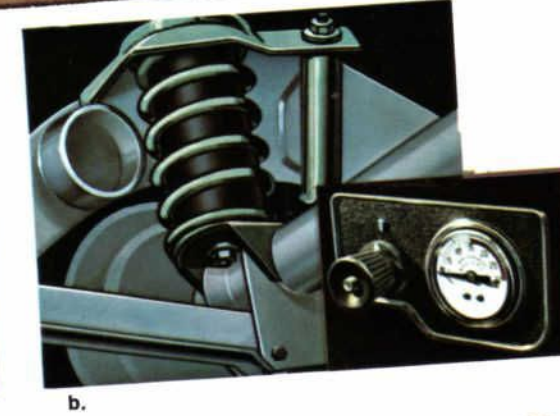

- a. **COMPASS**—Go safe. Know your direction. Illuminated for night use. ALL MODELS—(Late Availability).
- b. **ADJUSTABLE AIR SPRINGS**—Air cell adds extra support for your travel comfort. Handy Air Level Ride Dash-mounted Control. FORD ONLY—C8AZ 5A589-A, and C9AZ 5A589-B Air Level Dash Control.
- c. **REMOTE CONTROL TRUNK LID RELEASE**—Top luxury item. Ends the search for keys at night or in bad weather. Opens your trunk from inside car. Available ALL MODELS—C9AZ 54432A00-A.
- d. **AIR HORNS**—Blow it man, loud and strong. Perfect accessory for expressway travel. Chrome plated dual unit with compressor. ALL MODELS—C5AZ 13800-C.
- e. **BLACK PAINTED AIR HORNS**—Dual unit with compressor. ALL MODELS—C9AZ 13800-A.
- f. **TRAILER HITCH**—For the going crowd. A must for the camper, light trailer or small boat owner. (SAE Class 1, for trailers up to 2000 pounds.) ALL MODELS—Basic Part No. 19D520. (Note: Use with proper Trailer Hitch Ball—Basic Part No. 19E503.)
- g. **LUGGAGE RACK COVER**—(For Rear Deck Carrier)—Arrive with luggage clean and dry. Smart looking, tough vinyl. ALL MODELS—C6AZ 19B507-A.
- h. **REAR DECK LUGGAGE RACK**—Here's add-on luggage capacity and also a beauty accent for your deck. ALL MODELS (except MUSTANG AND FAIR-LANE FASTBACKS) C9AZ 6255100-A. (Straps available for temporary installation. MAVERICK ONLY—DODZ 6255196-A.)
- i. **TRAILER TOWING MIRROR**—Large viewing area lets you see what's behind your trailer. ALL MODELS—C7AZ 17696-D.
- j. **TRAILER WIRING CONNECTOR KIT** — ALL MODELS — C7AZ 14A347-A. **TRAILER WIRING HARNESS**—Reliable hook-up for all trailers. Has relays to prevent circuit overloading in towing vehicle. ALL MODELS—C7AZ 15A416-A.