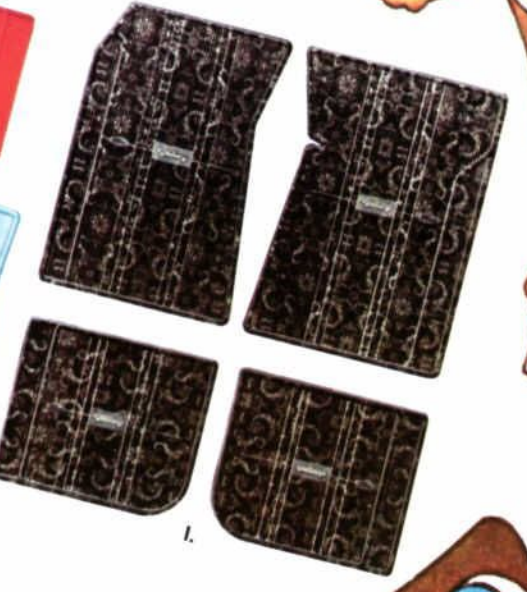

color is what's happening... with Ford Floor Mats

Ultra-styling for Ford Floors
It's happening when your car interior includes these color-keyed or contrasting floor mats.

FORD
NEWEST SHAPES AND COLORS IN RUBBER . . . Black, blue, white, red, ivy gold, aqua, nugget.

- a. **FULL FRONT**—Basic Part No. 6513086
- b. **FULL REAR**—Basic Part No. 6513106
- c. **TWO-PIECE FRONT**—Basic Part No. 6213086
- d. **TWO-PIECE REAR**—Basic Part No. 6213106

MUSTANG
NEWEST SHAPES AND COLORS IN RUBBER
Includes Mustang crest . . . Black, white, red, blue, ginger, ivy gold.

- e. **TWO-PIECE FRONT**—Basic Part No. 6513086
- f. **TWO-PIECE REAR**—Basic Part No. 6513106

THUNDERBIRD
NEWEST SHAPES AND COLORS IN RUBBER
Includes Thunderbird crest . . . Black, white, blue, red, ivy gold, nugget.

- g. **TWO-PIECE FRONT**—Basic Part No. 6313086
- h. **TWO-PIECE REAR**—Basic Part No. 6313106

FAIRLANE
NEWEST SHAPES AND COLORS IN RUBBER . . . Black, blue, red, ivy gold, nugget.

- i. **FULL FRONT**, has outline for separation into two-piece mats—Basic Part No. 5413086.
- j. **FULL REAR**, has outline for separation into two-piece mats—Basic Part No. 5413106.

MAVERICK
NEWEST SHAPES AND COLORS IN VINYL . . . Complete car set
Black, blue, red, ivy gold.

- k. **TWIN OPAQUE VINYL MATS (All Models)**
  TWO-PIECE FRONT Basic Part No. 6213088
  TWO-PIECE REAR
- l. **UNIVERSAL PAISLEY VINYL . . .** complete car set
  Black/red, black/gold, black/white, light and dark blue.
  TWO-PIECE FRONT Basic Part No. 6213088
  TWO-PIECE REAR

ALL MODELS
UNIVERSAL OPAQUE VINYL . . . Black, blue, white, red, ivy gold.
m. **FULL FRONT**, has outline for speedy separation into two-piece mats—Basic Part No. 6213086.
n. **FULL REAR**, has outline for speedy separation into two-piece mats—Basic Part No. 6213106.