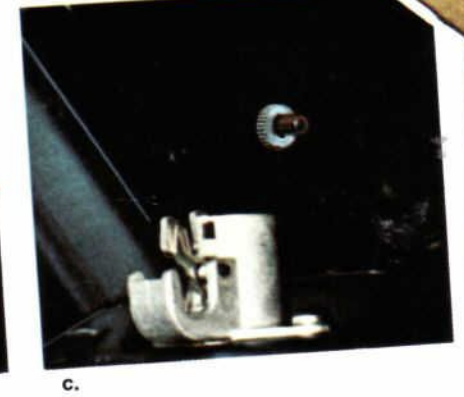

- a. **COMPASS**—Go safe. Know your direction. Illuminated for night use. ALL MODELS—(Late Availability).
- b. **ADJUSTABLE AIR SPRINGS**—Air cell adds extra support for your travel comfort. Handy Air Level Ride Dash-mounted Control. FORD ONLY—C8AZ 5A589-A, and C9AZ 5A589-B Air Level Dash Control.
- c. **REMOTE CONTROL TRUNK LID RELEASE**—Top luxury item. Ends the search for keys at night or in bad weather. Opens your trunk from inside car. Available ALL MODELS—C9AZ 54432A00-A.
- d. **AIR HORNS**—Blow it man, loud and strong. Perfect accessory for expressway travel. Chrome plated dual unit with compressor. ALL MODELS—C5AZ 13800-C.
- e. **BLACK PAINTED AIR HORNS**—Dual unit with compressor. ALL MODELS—C9AZ 13800-A.
- f. **TRAILER HITCH**—For the going crowd. A must for the camper, light trailer or small boat owner. (SAE Class 1, for trailers up to 2000 pounds.) ALL MODELS—Basic Part No. 19D520. (Note: Use with proper Trailer Hitch Ball—Basic Part No. 19E503.)
- g. **LUGGAGE RACK COVER**—(For Rear Deck Carrier)—Arrive with luggage clean and dry. Smart looking, tough vinyl. ALL MODELS—C6AZ 19B507-A.
- h. **REAR DECK LUGGAGE RACK**—Here's add-on luggage capacity and also a beauty accent for your deck. ALL MODELS (except MUSTANG AND FAIR-LANE FASTBACKS) C9AZ 6255100-A. (Straps available for temporary installation. MAVERICK ONLY—DODZ 6255196-A.)
- i. **TRAILER TOWING MIRROR**—Large viewing area lets you see what's behind your trailer. ALL MODELS—C7AZ 17696-D.
- j. **TRAILER WIRING CONNECTOR KIT** — ALL MODELS — C7AZ 14A347-A. **TRAILER WIRING HARNESS**—Reliable hook-up for all trailers. Has relays to prevent circuit overloading in towing vehicle. ALL MODELS—C7AZ 15A416-A.