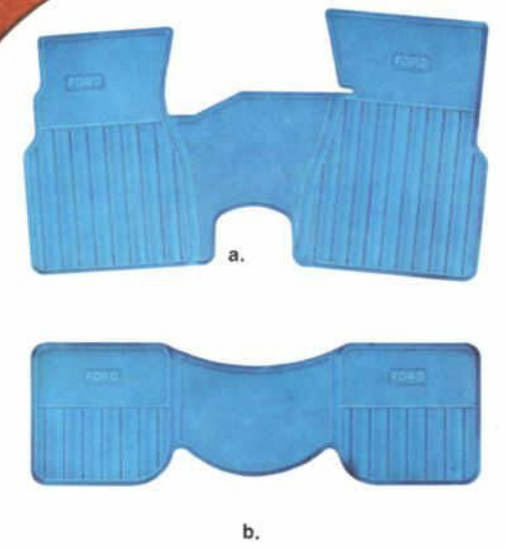

color is what's happening... with Ford Floor Mats

Ultra-styling for Ford Floors
It's happening when your car interior includes these color-keyed or contrasting floor mats.

FORD
NEWEST SHAPES AND COLORS IN RUBBER . . . Black, blue, white, red, ivy gold, aqua, nugget.

- a. **FULL FRONT**—Basic Part No. 6513086
- b. **FULL REAR**—Basic Part No. 6513106
- c. **TWO-PIECE FRONT**—Basic Part No. 6213086
- d. **TWO-PIECE REAR**—Basic Part No. 6213106

MUSTANG
NEWEST SHAPES AND COLORS IN RUBBER
Includes Mustang crest . . . Black, white, red, blue, ginger, ivy gold.

- e. **TWO-PIECE FRONT**—Basic Part No. 6513086
- f. **TWO-PIECE REAR**—Basic Part No. 6513106

THUNDERBIRD
NEWEST SHAPES AND COLORS IN RUBBER
Includes Thunderbird crest . . . Black, white, blue, red, ivy gold, nugget.

- g. **TWO-PIECE FRONT**—Basic Part No. 6313086
- h. **TWO-PIECE REAR**—Basic Part No. 6313106

FAIRLANE
NEWEST SHAPES AND COLORS IN RUBBER . . . Black, blue, red, ivy gold, nugget.

- i. **FULL FRONT**, has outline for separation into two-piece mats—Basic Part No. 5413086.
- j. **FULL REAR**, has outline for separation into two-piece mats—Basic Part No. 5413106.

MAVERICK
NEWEST SHAPES AND COLORS IN VINYL . . . Complete car set
Black, blue, red, ivy gold.

- k. **TWIN OPAQUE VINYL MATS (All Models)**
  TWO-PIECE FRONT Basic Part No. 6213088
  TWO-PIECE REAR
- l. **UNIVERSAL PAISLEY VINYL . . .** complete car set
  Black/red, black/gold, black/white, light and dark blue.
  TWO-PIECE FRONT Basic Part No. 6213088
  TWO-PIECE REAR

ALL MODELS
UNIVERSAL OPAQUE VINYL . . . Black, blue, white, red, ivy gold.
m. **FULL FRONT**, has outline for speedy separation into two-piece mats—Basic Part No. 6213086.
n. **FULL REAR**, has outline for speedy separation into two-piece mats—Basic Part No. 6213106.