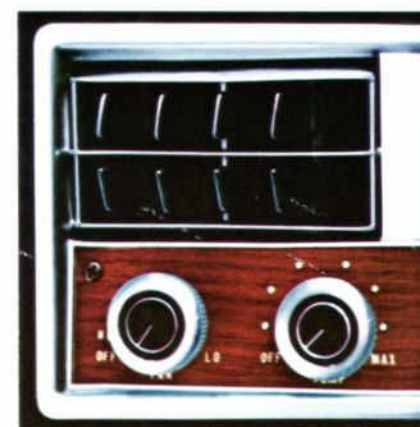

air is in... with Ford Air-Conditioners

Cool it man, for a fun summer. Be in. Be an air-conditioned motorist—everyone is. Installs easily and adds greater return at trade-in time. Serviced by any Ford dealer.

Ford air-conditioners offer speedy cool-down with high cooling out-put and silent operation. Each unit is precision engineered for your Ford car. Basic Part No. 19B968, Engine Kit Basic Part No. 19B969.

- a. **FORD** . . . Deluxe console design.
- b. **FORD** . . . New deluxe slimline (late availability)
- c. **FAIRLANE** . . . Deluxe slimline.
- d. **FAIRLANE** . . . Custom.
- e. **MAVERICK** . . . New compact design.
- f. **MUSTANG** . . . Deluxe design with remote left-hand outlet.

1. **VARIABLE BLOWER SPEEDS**
  Gives maximum air flow for quick cooling. Also lower speeds for all-round travel comfort.
2. **CHOICE OF COMFORT-LEVEL DIALING**
  Fast cool-down of entire passenger area.

1. 2.