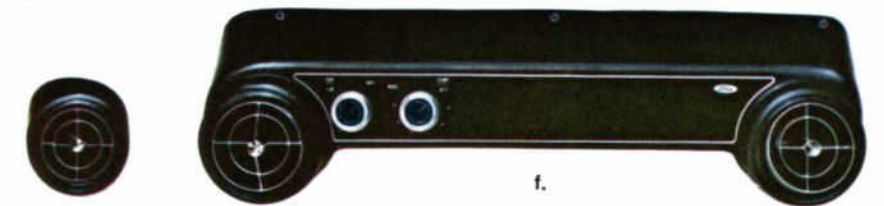

f.

1. **VARIABLE BLOWER SPEEDS**
  Gives maximum air flow for quick cooling. Also lower speeds for all-round travel comfort.
2. **CHOICE OF COMFORT-LEVEL DIALING**
  Fast cool-down of entire passenger area.

Left-hand remote adjustable outlet for Mustang.