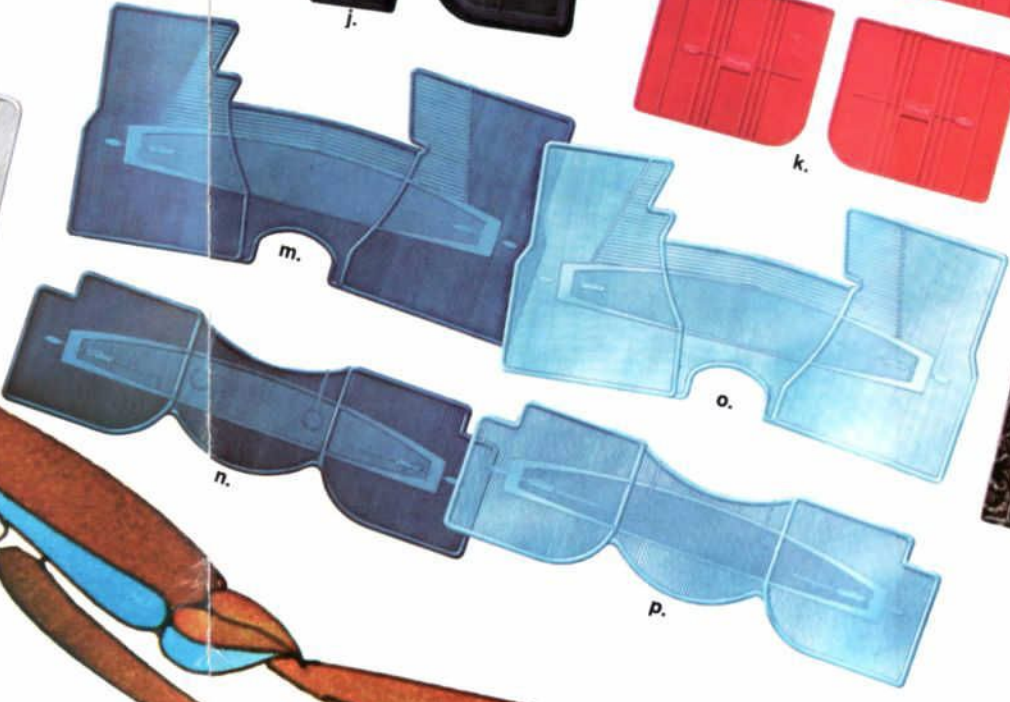

color is what's happening... with Ford Floor Mats

Ultra-styling for Ford Floors
It's happening when your car interior includes these color-keyed or contrasting floor mats.

FORD
NEWEST SHAPES AND COLORS IN RUBBER . . . Black, blue, white, red, ivy gold, aqua, nugget.

- a. **FULL FRONT**—Basic Part No. 6513086
- b. **FULL REAR**—Basic Part No. 6513106
- c. **TWO-PIECE FRONT**—Basic Part No. 6213086
- d. **TWO-PIECE REAR**—Basic Part No. 6213106

MUSTANG
NEWEST SHAPES AND COLORS IN RUBBER
Includes Mustang crest . . . Black, white, red, blue, ginger, ivy gold.

- e. **TWO-PIECE FRONT**—Basic Part No. 6513086
- f. **TWO-PIECE REAR**—Basic Part No. 6513106

THUNDERBIRD
NEWEST SHAPES AND COLORS IN RUBBER
Includes Thunderbird crest . . . Black, white, blue, red, ivy gold, nugget.

- g. **TWO-PIECE FRONT**—Basic Part No. 6313086
- h. **TWO-PIECE REAR**—Basic Part No. 6313106

FAIRLANE
NEWEST SHAPES AND COLORS IN RUBBER . . . Black, blue, red, ivy gold, nugget.

- i. **FULL FRONT**, has outline for separation into two-piece mats—Basic Part No. 5413086.
- j. **FULL REAR**, has outline for separation into two-piece mats—Basic Part No. 5413106.

MAVERICK
NEWEST SHAPES AND COLORS IN VINYL . . . Complete car set
Black, blue, red, ivy gold.

- k. **TWIN OPAQUE VINYL MATS (All Models)**
  TWO-PIECE FRONT Basic Part No. 6213088
  TWO-PIECE REAR
- l. **UNIVERSAL PAISLEY VINYL . . .** complete car set
  Black/red, black/gold, black/white, light and dark blue.
  TWO-PIECE FRONT Basic Part No. 6213088
  TWO-PIECE REAR

ALL MODELS
UNIVERSAL OPAQUE VINYL . . . Black, blue, white, red, ivy gold.
m. **FULL FRONT**, has outline for speedy separation into two-piece mats—Basic Part No. 6213086.
n. **FULL REAR**, has outline for speedy separation into two-piece mats—Basic Part No. 6213106.