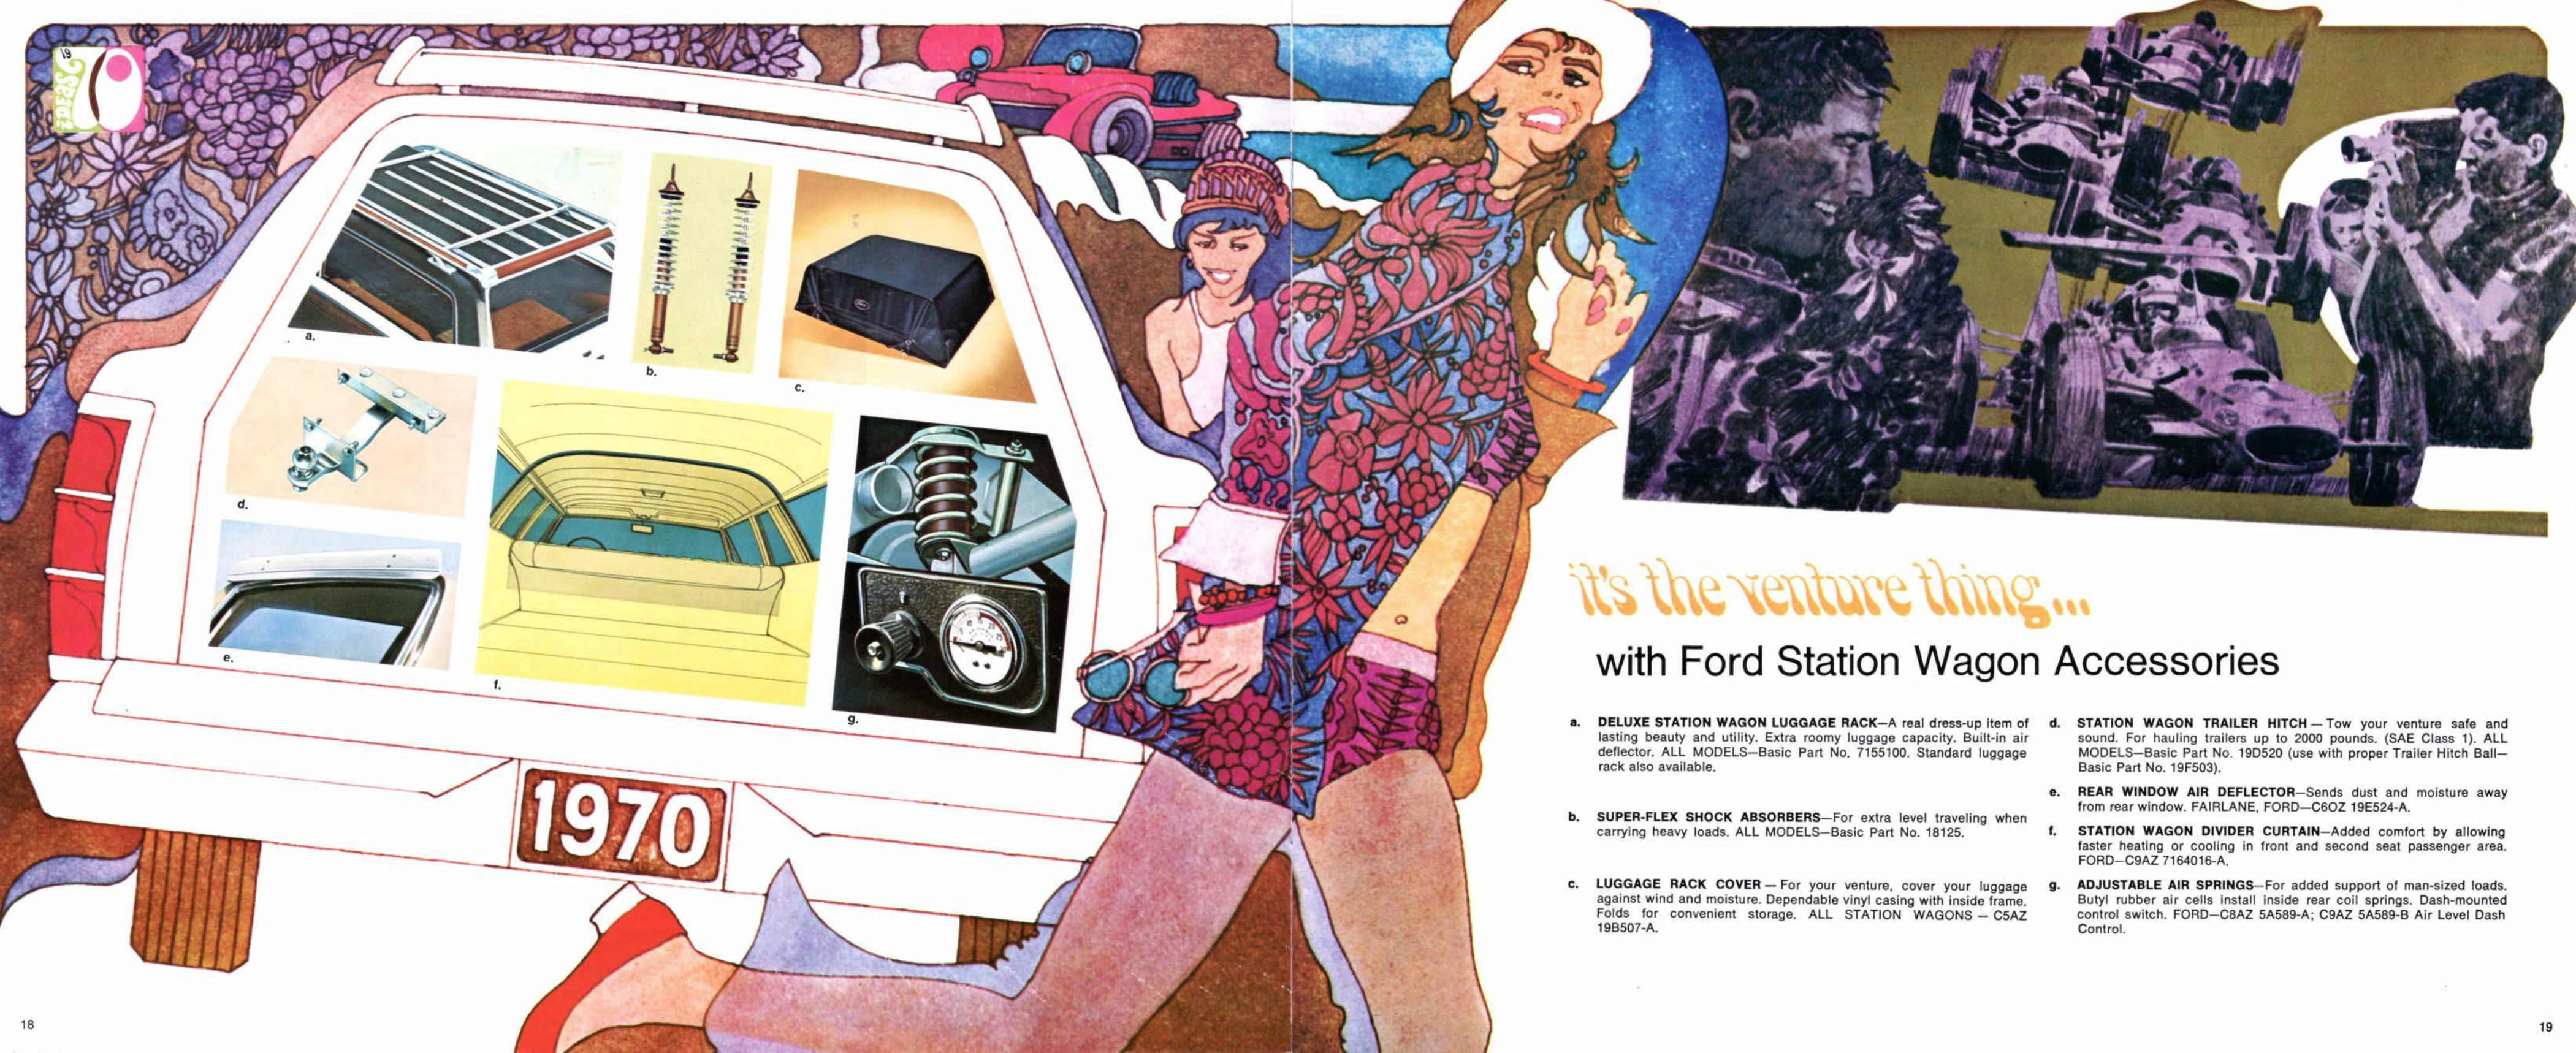

it's the venture thing...

with Ford Station Wagon Accessories

- a. **DELUXE STATION WAGON LUGGAGE RACK**—A real dress-up item of lasting beauty and utility. Extra roomy luggage capacity. Built-in air deflector. ALL MODELS—Basic Part No. 7155100. Standard luggage rack also available.
- b. **SUPER-FLEX SHOCK ABSORBERS**—For extra level traveling when carrying heavy loads. ALL MODELS—Basic Part No. 18125.
- c. **LUGGAGE RACK COVER**—For your venture, cover your luggage against wind and moisture. Dependable vinyl casing with inside frame. Folds for convenient storage. ALL STATION WAGONS — C5AZ 19B507-A.
- d. **STATION WAGON TRAILER HITCH**—Tow your venture safe and sound. For hauling trailers up to 2000 pounds. (SAE Class 1). ALL MODELS—Basic Part No. 19D520 (use with proper Trailer Hitch Ball—Basic Part No. 19F503).
- e. **REAR WINDOW AIR DEFLECTOR**—Sends dust and moisture away from rear window. FAIRLANE, FORD—C6OZ 19E524-A.
- f. **STATION WAGON DIVIDER CURTAIN**—Added comfort by allowing faster heating or cooling in front and second seat passenger area. FORD—C9AZ 7164016-A.
- g. **ADJUSTABLE AIR SPRINGS**—For added support of man-sized loads. Butyl rubber air cells install inside rear coil springs. Dash-mounted control switch. FORD—C8AZ 5A589-A; C9AZ 5A589-B Air Level Dash Control.