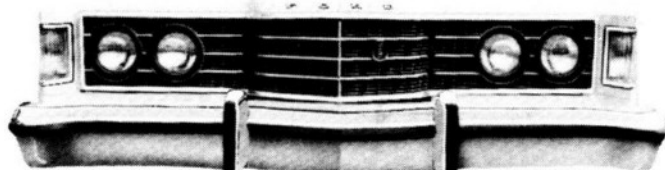

FORD

Except LTD