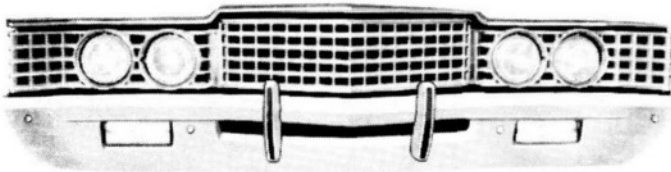

MERCURY

MONTEREY