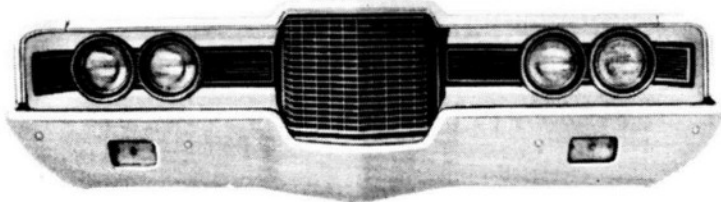

FORD

Except LTD

FORD '71
Type: 54, 57F, 65D, F, 71B, D, F,
Exc. LTD & Country Squire

1. Grille:
  - center C1AZ8200D
  - ends:
    - before 12/8/70 tan tone D1AZ8150A-1A
    - after 12/8/70 grey tone Argent D1AZ8150D-1D
2. Headlamp Assy #3
  - Door:
    - RH outer & LH inner D1AZ13064C
    - RH inner & LH outer D1AZ13064D
3. Parklamp Assy #25
4. Bumper #43