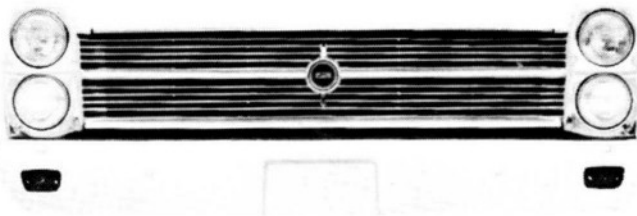

FAIRLANE

Except
GT

FAIRLANE '66

1. Grille:	
exc below	C60Z8200A
500GT Series	
63D, 76D	C60Z8200B
Moulding, center	C60Z8418A
2. Headlamp Assy	C60Z13008A-B
Door	C60Z13064B-A
3. Parklamp Assy Body	#30
4. Bumper	#46