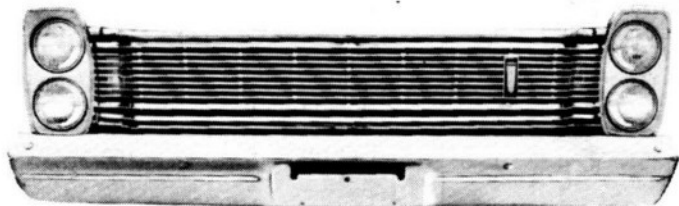

FORD

FORD '65

1. Grille C5AZ8200A
2. Headlamp Assy C5AZ13008A-8B
  Door C5AZ13064E-F
3. Parklamp Assy C5AZ13026A-7A
4. Bumper #39