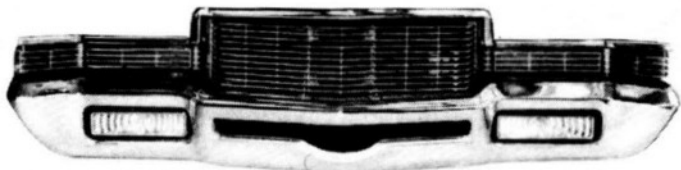

Except MONTEREY

MERCURY '71 EXC MONTEREY

1. Grille:
  - outer D1MY8150B-1B
  - center D1MY8200C
2. Headlamp Assy #68
4. Parklamp Assy:
  - before 6/1/71 D1MY13200B
  - from 6/1/71 #80
4. Bumper #107