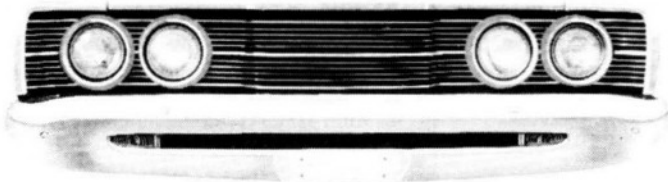

Cyclone

COMET

Except  
Cyclone

COMET '67

1. Grille:  
Cyclone & GT  
exc above
2. Headlamp Assy
3. Parklamp Assy
4. Bumper

C7GY8200B  
C7GY8200A  
C7Gc 13008C-D  
#84  
#109

Cyclone

COMET/MONTEGO