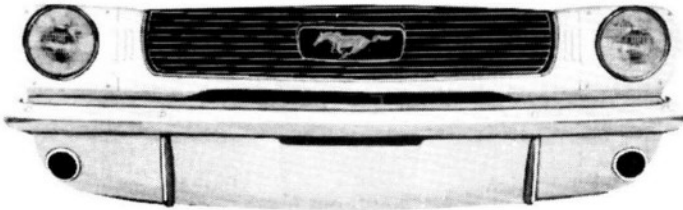

MUSTANG

MUSTANG '66

1. Grille	C6ZZ8200A
2. Headlamp Assy '65-66	C5ZZ13008C-D
Door '65-66	C5ZZ13064B-A
3. Parklamp Assy '65-66	C5ZZ13206B-7B
4. Bumper	#49