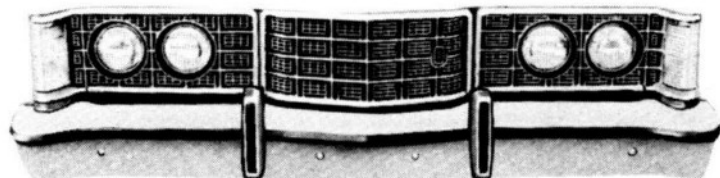

FORD

LTD

NOT ILLUSTRATED

FORD '73

Type: 53H, K, 57H, K, 65H, K, 71H
LTD & Country Squire

1. Grille	D3AZ8200D & use D3AZ8213A
Moulding	D3AZ8419A-9B
2. Headlamp Assy Door	#12 D3AZ13064C-D
3. Parklamp Assy	D3AZ13200B-1B
4. Bumper '73-78	#34

FORD '73

Type: 53D, 65D, 71D
Custom 500 & Ranch Wagon

1. Grille	D3AZ7200A
Moulding - see next '73 listing	
2. Headlamp Assy Door - use assy above	#12
3. Parklamp Assy	#26 & 27
4. Bumper '73-78	#34

FORD '73

Type: 53F, 57F, 65F, 71F,
Galaxie 500 & Country Sdn

1. Grille	D3AZ8200B
Moulding	D3AZ8418A-9C*
*Same '73 Custom 500 and Ranch Wagon	
2. Headlamp Assy Door - use assy above	#12
3. Parklamp Assy	#26 & 27
4. Bumper '73-78	#34

FORD

FORD '74

Type: 53F, 57F, 65F, 71F, 53D, 65D, 71D
Exc LTD

1. Grille	D4AZ8200B
Moulding:	
upper	D3AZ8418A
low, center	D3AZ8419C
ends	D4AZ8419D-9C*
*Same '74 LTD	
2. Headlamp Assy Door - use assy above	D3AZ13008A-B
3. Parklamp Assy	#27
4. Bumper '73-78	#34

FORD '74

Type: 53H, K, 57H, K, 65H, K, 71H
LTD

1. Grille	D4AZ8200C
Moulding,	
lower ends	D4AZ8419D-9C*
*Same '74 exc LTD	
2. Headlamp Assy Door	D4AZ13008A-B D4AZ13064A-B
3. Parklamp Assy	D4AZ13200A-1A
4. Bumper	#34