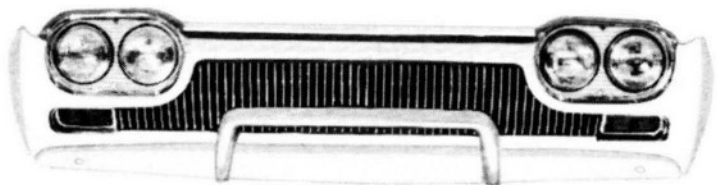

THUNDERBIRD

T-BIRD '63

1. Grille	C3SZ8200A
2. Headlamp Dr.	#64
3. Parklamp Assy	C3SZ13200B-1B
4. Bumper	#65