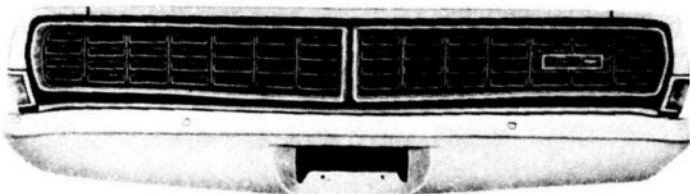

LTD, XL, Country Squire

FORD '68

Type: 54A, B, E, 57B, 62, 63B, 65C, 71B, C, D, H, J, 76A

Galaxie 500, Custom 500, Country Sdn, Ranch Wagon

1. Grille	C8AZ8150A-1A
2. Headlamp Assy	C8AZ13008A-B
Door - use assy above	
3. Parklamp Assy	#23
4. Bumper	#41

FORD '68

Type: 54C, 57F, 63C, 65A, 71A, 71E, 76B, LTD, XL, Country Squire

1. Grille	C8AZ8150B-1B
2. Headlamp Assy	C8AZ13008G-H
Door	C8AZ13064A-B
3. Parklamp Assy	#23
4. Bumper	#41