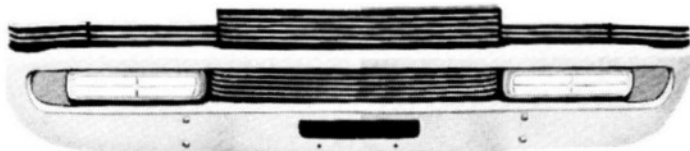

Except MONTEREY

MERCURY '69 EXC MONTEREY

1. Grille:
  - upper C9MY8200B
  - lower #38
2. Headlamp Assy #67
3. Parklamp Assy C9MY13200B
4. Bumper #105