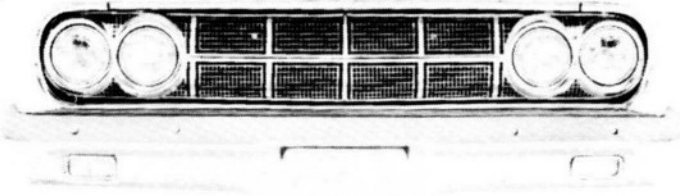

COMET

COMET '64

1. Grille Assy
2. Headlamp Assy
3. Parklamp Assy
4. Bumper

C4GY8200A
C4GY13008A
C4GY13200A-1A
C4GY17757A

COMET

Except
Cyclone

COMET '65

1. Grille
2. Headlamp Assy
3. Parklamp Assy
4. Bumper

C5GY8200A
C5GY13008E-F
C5GY13200A-1A
C5GY17757A

Cyclone

COMET

Except
Cyclone

COMET '66

1. Grille :
  Cyclone
  exc above
2. Headlamp Assy
3. Parklamp Assy
4. Bumper

C6GY8200B
C6GY8200A
C6GY13008C-D
#84
#109

Cyclone

COMET

Except
Cyclone

COMET '67

1. Grille:
  Cyclone & GT
  exc above
2. Headlamp Assy
3. Parklamp Assy
4. Bumper

C7GY8200B
C7GY8200A
C7Gc 13008C-D
#84
#109

Cyclone