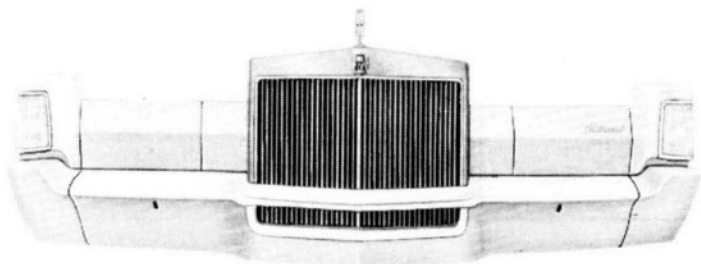

MARK IV

MARK IV '72

1. Grille	D2LY8200A obs
2. Headlamp Assy	#76
3. Parklamp Assy:	
RH	D2LY13200B
LH: before 11/1/71	D2LY13201A
from 11/1/71	D2LY13201B
4. Bumper:	
w/o guards	D2LY17757A
w/guards	D2LY17757B

MARK IV