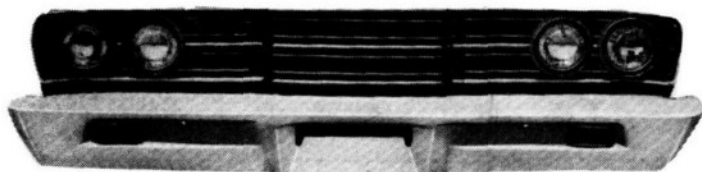

MERCURY '67

1. Grille:	
outer	C7MY8150A-1A
center	C7MY8200A
2. Headlamp Assy	#77
3. Parklamp Assy	C7MY13200A-1A
4. Bumper	#102