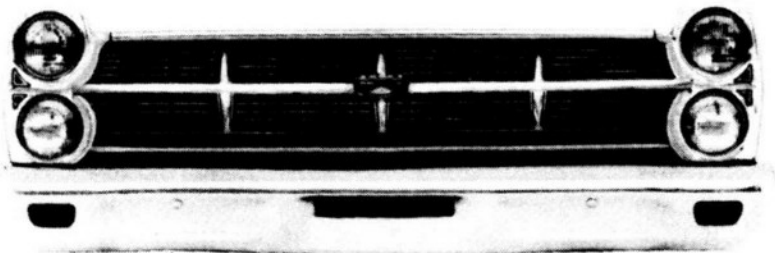

FAIRLANE

Except
GT

FAIRLANE '67

1. Grille:
  exc below C70Z8200A
  500GT Series
  63D, 76D C70Z8200B
  Moulding center:
  500GT C70Z8148B
  exc above C70Z8418A
  C70Z13008
2. Headlamp Assy
  Door:
  exc below C70Z13064B-A
  500GT C70Z13064D-C
3. Parklamp Assy, body #30
4. Bumper #46