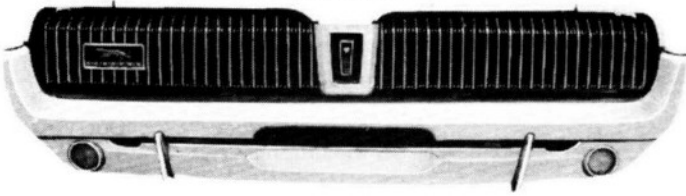

COUGAR

1967