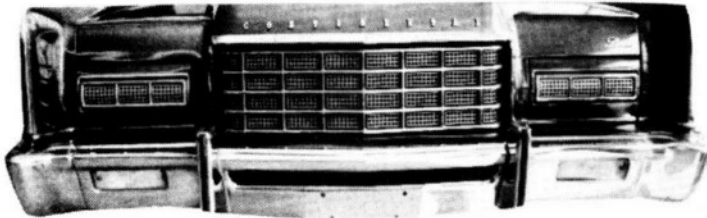

LINCOLN

1972-73

LINCOLN '72

1. Grille:	
early, use late	
below	D2VY8200A obs
late	#122
2. Headlamp Assy	#75
3. Parklamp Assy	#89
4. Bumper	#114

LINCOLN '73

1. Grille, inner & outer	#122
2. Headlamp Assy	#75
3. Parklamp Assy	D3VY13200A-1A
4. Bumper	D3VY17757A