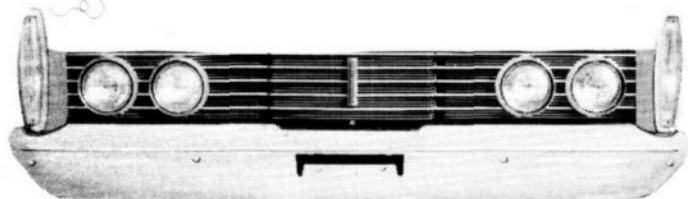

MERCURY

MERCURY '65

1. Grille:	
outer	C5MY8150A-1A
center	C5MY8200A
2. Headlamp Assy	#77
3. Parklamp Assy	#90
4. Bumper	#100