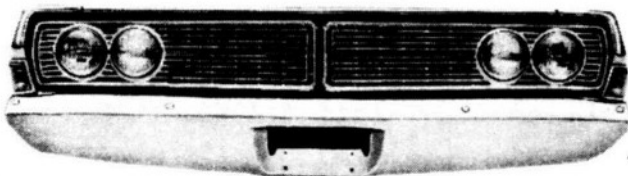

FORD

500, Ctry Sdn, Ranch Wagon