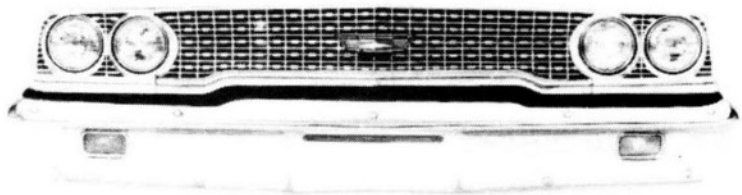

FORD '63

1. Grille C3AZ8200B
2. Headlamp Assy #63
3. Parklamp Assy C3AZ13206A-7A
4. Bumper C3AZ17757A