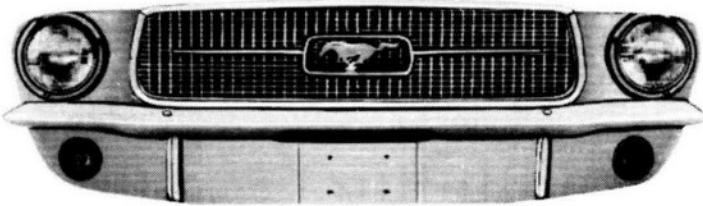

MUSTANG

MUSTANG '67

1. Grille	C7ZZ8200A
lower GT 350/500	S7MS8220B
2. Headlamp Assy	#5
Door	#19
3. Parklamp Assy '67-68	C8ZZ13200B
4. Bumper	#50