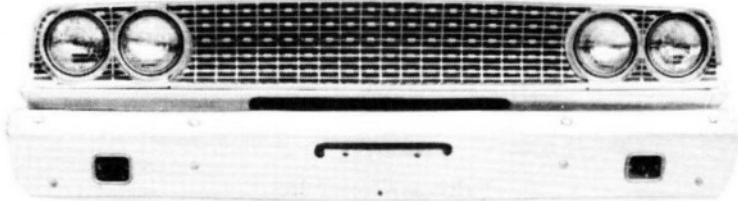

FAIRLANE

FAIRLANE '63

1. Grille	C30Z8200B
2. Headlamp Assy	#63
3. Parklamp Assy	C30Z13206A-7A
4. Bumper	C30Z17757Z