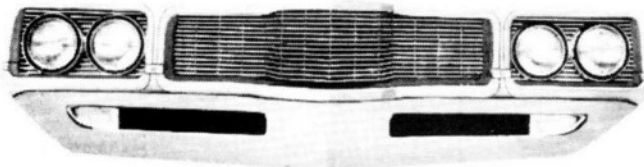

THUNDERBIRD

T-BIRD '70

1. Grille:	
w/sport lights	D0SZ8200F
w/o above	D0SZ8200E
2. Headlamp Assy	D1SZ13008A-B
Door	D0SZ13064A-B
3. Parklamp Assy:	
before 12/15/69	D0SZ13200A-1A
from 12/15/69	#56
4. Bumper, upper	#55