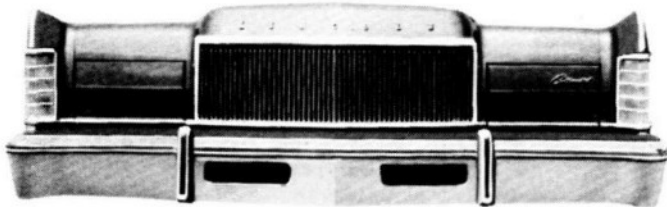

LINCOLN

LINCOLN '74

1. Grille:	
inner	D4VY8200C
outer	D4VY8200B
2. Headlamp Assy	
'74-79	D4VY13008C-D
3. Parklamp Assy	
'74-79	D8VY13200A-1A
4. Bumper '74-76	D6VY17757B