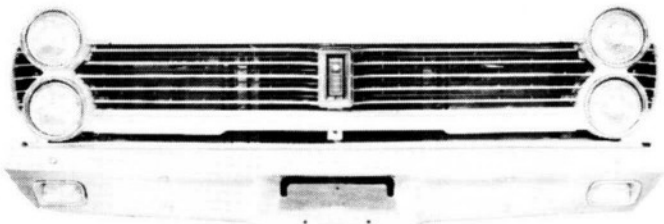

Cyclone

COMET

Except  
Cyclone

COMET '67

1. Grille:  
Cyclone & GT  
exc above
2. Headlamp Assy
3. Parklamp Assy
4. Bumper

C7GY8200B  
C7GY8200A  
C7Gc 13008C-D  
#84  
#109

Cyclone

COMET/MONTEGO