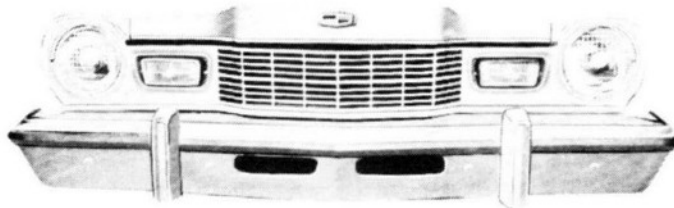

COMET/MONTEGO

COMET/MONTEGO '68

1. Grille:
  - Cyclone, center ends C8GY8200B
  - exc Cyclone: center ends C8GY8200A
2. Headlamp Assy C8GY8150A-1A
3. Parklamp Assy C8GY13008A-B
4. Bumper #85

COMET/MONTEGO

COMET/MONTEGO '69

1. Grille:
  - center: Cyclone exc below C9GY8200B
  - Spoiler II C90Z8200C
  - Spoiler Sport Spec w/horiz. bars C90Z8200D
  - ends exc Spoiler C9GY8150A-1A
2. Headlamp Assy:
  - exc below C9GY13008A-B
  - Spoiler II C9GY13008C-D
3. Parklamp Assy :
  - exc Spoiler II #85
  - Spoiler II C9TZ13200B-1B
4. Bumper:
  - exc below 110
  - Spoiler II C90Z17757C

Comet '70 listed as Montego next page

COMET

1971-72

1973

1974

COMET '71-74

1. Grille '71-75 D34Y8200A
2. Headlamp Housing #10
3. Parklamp Assy #86
4. Bumper:
  - '71-72:
    - w/o guards D14Y17757A
    - w/ D24Y17757A
  - '73:
    - w/o guards & horiz. pads D3DZ17757A
    - w/guards & pads D3DZ17757B
    - w/guards & w/o pads D3DZ17757C
  - '74-77:
    - w/o guards & horiz. pads D6DZ17757A
    - w/guards & w/o pads D6DZ17757B
    - w/guards & pads D6DZ17757C