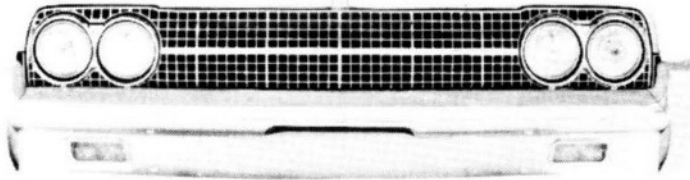

LINCOLN

LINCOLN '63

1. Grille Assy
2. Headlamp Dr.
3. Parklamp Assy
4. Bumper

C3VY8150A-1A
#118
C3VY13200A
#119