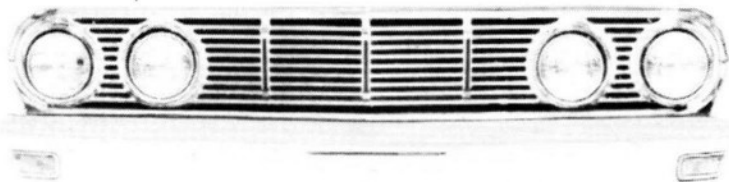

COMET

COMET '63

1. Grille Assy	C3GY8200B
2. Headlamp Assy	C3GY8200B
3. Parklamp Assy	C3GY13200B-1A
4. Bumper	#117