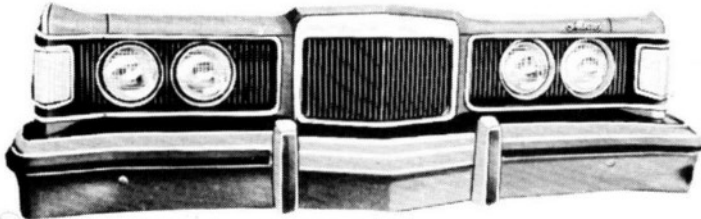

COUGAR

COUGAR '74-76

1. Grille	D4WY8200A
2. Headlamp Assy	D4WY13008A-B
3. Parklamp Assy	D4WY13200A-1A
4. Bumper '74-76:	
w/horiz. pads	D5GY17757A
w/o	D5GY17757B