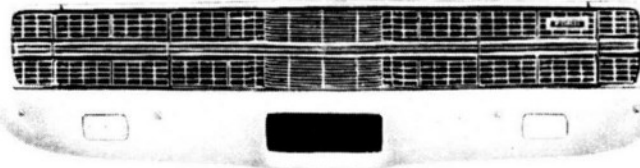

FORD

LTD, XL, Country Squire