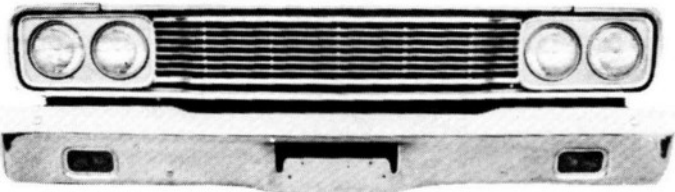

FAIRLANE

FAIRLANE '65

1. Grille	C50Z8200A
2. Headlamp Assy	C50Z13008A-B
3. Parklamp Assy	C50Z13206A-7A
4. Bumper	C50Z17757A