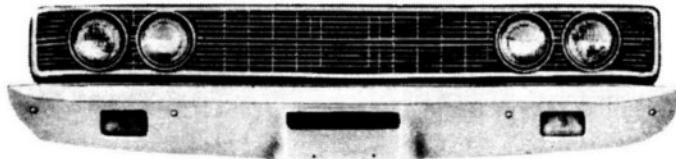

Except LTD, XL, Country Squire

FORD '70
Type: 54C, 57F, 63C, 65A, 71A, E, 76B
LTD, XL, Country Squire

1. Grille,	
center	C0AZ8200B
outer	D0AZ8150A-1A
inner	D0AZ8150B-1B
Moulding, outer	D0AZ8418C-D
2. Headlamp Assy	D0AZ13008C-D
Door- use assy above	
3. Parklamp Assy	#24
4. Bumper	D0AZ17757A

FORD '70
Type: 54A, B, E, 57B, 62, 63B
54C, M, 71B, C, D, H, J, 76A
Exc: LTD, XL, Country Squire

1. Grille	D0AZ8200A
2. Headlamp Assy	D0AZ13008A-B
Door,	
outer	D0AZ13064A-B
inner	D0AZ13064C-D
3. Parklamp Assy	#24
4. Bumper	#42