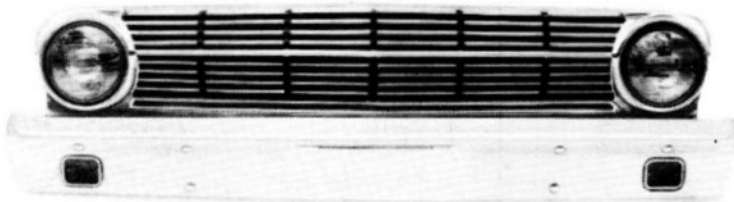

FALCON

FALCON '63

1. Grille C3DZ8200A
2. Headlamp Assy #57
3. Parklamp Assy #58
4. Bumper #59