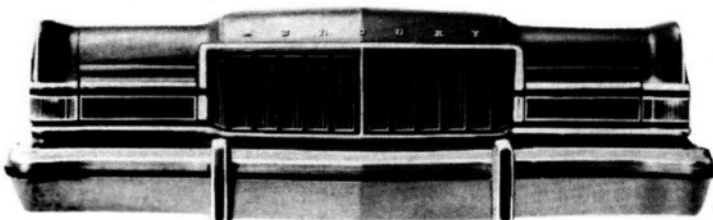

Except MONTEREY

MERCURY '74 MONTEREY

1. Grille	D4MY8200A
2. Headlamp Assy	#69
3. Parklamp Assy	#83
4. Bumper	#108

MERCURY '74 EXC MONTEREY

1. Grille	D4MY8200B
2. Headlamp Assy:	
Marquis	#70
Marquis Brougham	#83
3. Parklamp Assy	D4MY13200A-1A
4. Bumper	#108