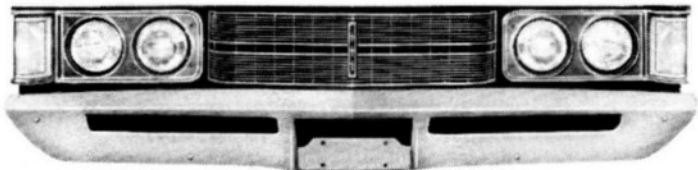

MERCURY

MONTEREY

MERCURY '70 MONTEREY

1. Grille:
  - outer D0MY8150A-1A
  - center D0MY8200C
2. Headlamp Assy #97
3. Parklamp Assy #94
4. Bumper #104