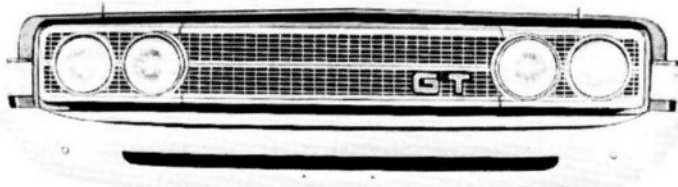

MUSTANG

MUSTANG '65

1. Grille	C5ZZ8200A
2. Headlamp Assy '65-66	C5ZZ13008C-D
Door '65-66	C5ZZ13064B-A
3. Parklamp Assy '65-66	C5ZZ13206B-7B
4. Bumper	#49

MUSTANG

MUSTANG '66

1. Grille	C6ZZ8200A
2. Headlamp Assy '65-66	C5ZZ13008C-D
Door '65-66	C5ZZ13064B-A
3. Parklamp Assy '65-66	C5ZZ13206B-7B
4. Bumper	#49

MUSTANG

MUSTANG '67

1. Grille	C7ZZ8200A
lower GT 350/500	S7MS8220B
2. Headlamp Assy	#5
Door	#19
3. Parklamp Assy '67-68	C8ZZ13200B
4. Bumper	#50

MUSTANG

GT

MUSTANG '68

1. Grille	
ext GT:	
w/o fog light	C8ZZ8200A
w/fog light	C8ZZ8200B
GT	S8MS8210A
2. Headlamp Assy:	
exc below	#5
GT 350/500	C9DZ13008A
Door	#19
3. Parklamp Assy '67-68	C8ZZ13200B
4. Bumper	#50

Except
GT

MUSTANG

MUSTANG '69

1. Grille:	
std. black plastic	C9ZZ8200A
Black w/chrome	C9ZZ8200C
Shelby GT/350/500	C9ZZ8200B*
* Note: Same as '70	
GT/350/500 - Improve.	
drill 6 holes in 40 1/2" of 1/6"	
x 1" angle steel	
Moulding Shelby	C9ZZ8418A*
*Note: Same as '70 Shelby