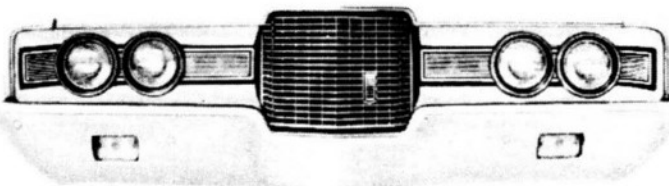

FORD

LTD, Country Squire

FORD '71
Type: 53, 57H, K, 65H, K, 71H, 76
LTD, Country Squire

1. Grille,	
center	D1AZ8200C
ends:	
before 12/1/70	D1AZ8150B-1B
from 12/1/70	D1AZ8150C-1C
2. Headlamp Assy	#3
Door:	
RH outer &	
LH inner	D1AZ13064A
RH inner &	
LH outer	D1AZ13064B
3. Parklamp Assy	#25
4. Bumper	#43

Cont'