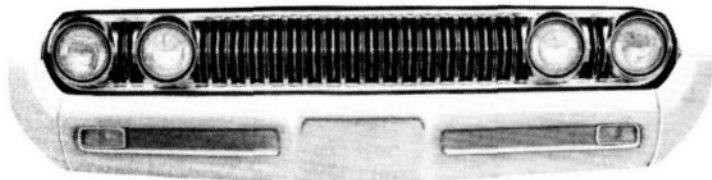

MERCURY

MERCURY '64

1. Grille	C4MY8200A
2. Headlamp Assy	C4MY13008A-B
3. Parklamp Assy	C4MY13200A-1A
4. Bumper	C4MY17757A