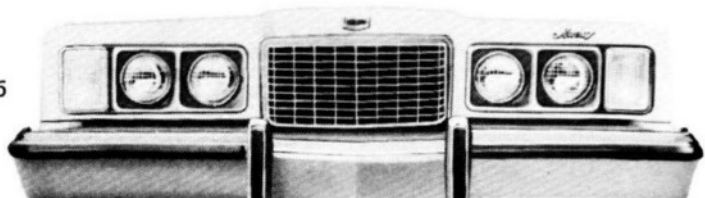

MONTEGO

Exc.
Cyclone

Hidden Lights

Cyclone w/
Hidden Headlights

Exposed Headlights Not Illustrated

MONTEGO '70

1. Grille, center:
  Cyclone D0GY8200C
  exc Cyclone D0GY8200A
2. Headlamp Assy:
  w/hidden lights #72
  w/o #71
3. Parklamp Assy:
  exc below D0GY13200A-1A
  Cyclone mount
  vert. D0GY13200C
4. Bumper #111

MONTEGO

Except
Cyclone

Hidden Lights

MONTEGO '71

1. Grille:
  Cyclone D1GY8200C
  exc above D1GY8200B
2. Headlamp Assy:
  Cyclone : #72
  w/hidden lights #71
  w/o #73
  exc Cyclone
3. Parklamp Assy:
  Cyclone D1GY13200A
  exc above D1GY13200B-1B
4. Bumper #111

MONTEGO

Except
GT

GT

MONTEGO '72

1. Grille D2GY8200A
2. Headlamp Assy D2GY13008A-B
3. Parklamp Assy D2GY13200A-1A
4. Bumper:
  w/o bumper guards D2GY17757A
  w/ D2GY17757B

MONTEGO

1973

1974-76

MONTEGO '73

1. Grille D3GY8200A
2. Headlamp Assy D3GY13008A-B
3. Parklamp Assy D2GY13200A-1A
4. Bumper #112

MONTEGO '74

1. Grille '74-76 D4GY8200A
2. Headlamp Assy
  '74-76 D4GY13008A-B
3. Parklamp Assy D4GY13200A-1A
4. Bumper #112