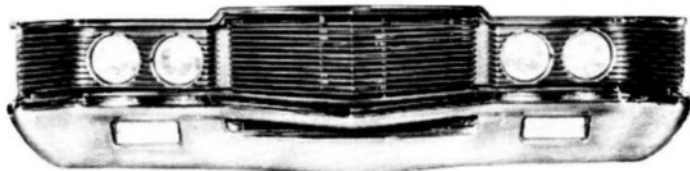

MERCURY

MONTEREY

MERCURY '71 MONTEREY

1. Grille:
  - outer D1MY8150A-1A
  - center D1MY8200D
2. Headlamp Assy #98
3. Parklamp Assy #79
4. Bumper #106