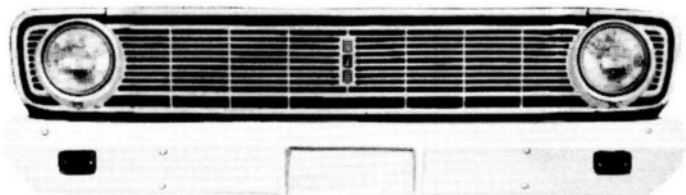

FALCON

FALCON '66

1. Grille:
  Series 54, 62, 71 C6DZ8200A
  Series 66 C6DZ8200B
2. Headlamp Assy #9
  Door C6DZ13064B-A
3. Parklamp Assy #28
4. Bumper #45