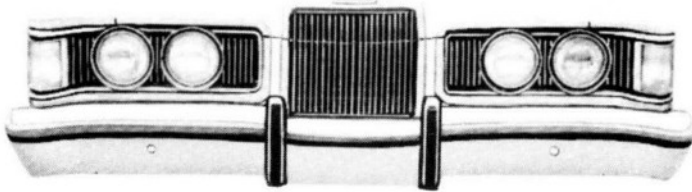

Except  
XR7

XR7

COUGAR '71-72

- 1. Grille D1WY8200A
- 2. Headlamp Assy #74
- 3. Parklamp Assy D2WY13200A-1A
- 4. Bumper:  
w/guards D2WY17757A  
w/o guards D2WY17757A

COUGAR

COUGAR '73

- |                  |               |
|------------------|---------------|
| 1. Grille        | D3WY8200A     |
| 2. Headlamp Assy | #74           |
| 3. Parklamp Assy | D3WY13200A-1A |
| 4. Bumper:       |               |
| w/o horiz. pads  | D3WY17757A    |
| w/               | D3WY17757B    |