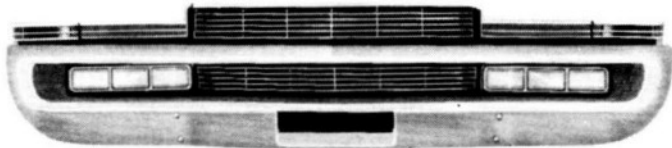

Except MONTEREY

MERCURY '70 EXC MONTEREY

1. Grille:
  - upper C0MY8200B
  - lower #38
2. headlamp Assy #67
3. Parklamp Assy D0MY13200A
4. Bumper #105