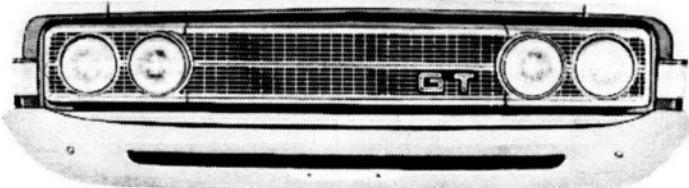

GT, Torino, Ranchero GT, Squire

Fairlane/Torino '69

1. Grille:
  Cobra C90Z8200D
  GT, Torino C90Z8200C
  exc above C90Z8200A
  Moulding center
  when used C90Z8418A
2. Headlamp Assy:
  exc below C90Z13008C-D
  Talladega C90Z13008E-F
  Door:
  Series 54A, B, 63B,
  E, 65A, B, E,
  66A, B, 71B, D,
  76B, E exc Cobra C90Z13064J-K
  Series 63B, E, 65A,
  E, Cobra C90Z13064L-M
  Series 54C, 63D, F,
  65C, D, F, 66C,
  D, 71E, 76D, F C90Z13064G-H
3. Parklamp Assy #31
4. Bumper:
  exc Ranchero #47
  Ranchero C90Z17757B