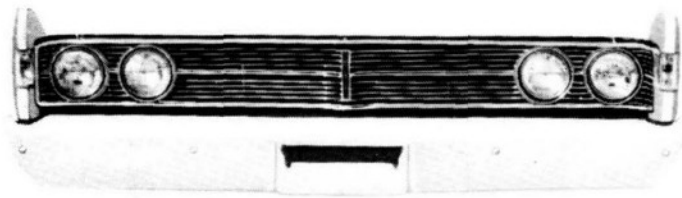

MERCURY

MERCURY '66

1. Grille w/headlamp	C6MY8150A-1A
2. Headlamp Assy	#77
3. Parklamp Assy	#91
4. Bumper	#101

MERCURY