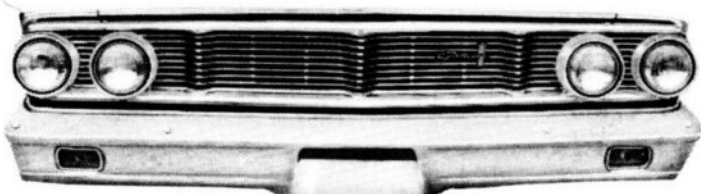

FORD

FORD '64

1. Grille C4AZ8200A
2. Headlamp Assy C4AZ13008C-D
  Door, outer C4AZ13064B-A
  inner C4AZ13064C-D
3. Parklamp Assy C4AZ13206A-7A
4. Bumper C4AZ17757A